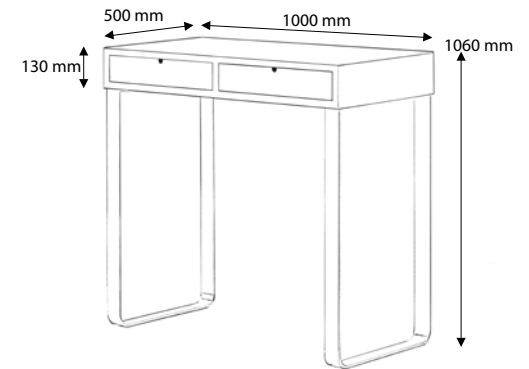

CT.WHITE

Design: **Cantoni**

Ideal makeup corner station furnishing, with harmonious and clean lines. In **white stained ash wood** combined with the modernity of metal, 2 spacious drawers

Made in Italy by expert craftsmen and produced only on demand, CT.WHITE creates a stunning full makeup station with the lighted wall mirrors of the MH or MDE ranges and the makeup chairs.

Possibility of customizing corners with minimum order quantities.