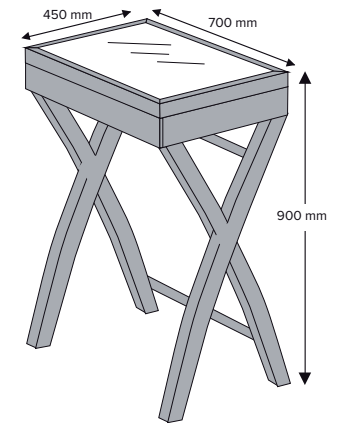

L:MILK

Design: **Cantoni**

Makeup console in **white stained ash wood** with simple and refined lines and frontal drawer.

Made in Italy by expert craftsmen and produced only on demand, L.MILK creates a stunning full makeup station with the lighted wall mirrors of the MH or MDE ranges and the makeup chairs.

Possibility of customizing corners with minimum order quantities.