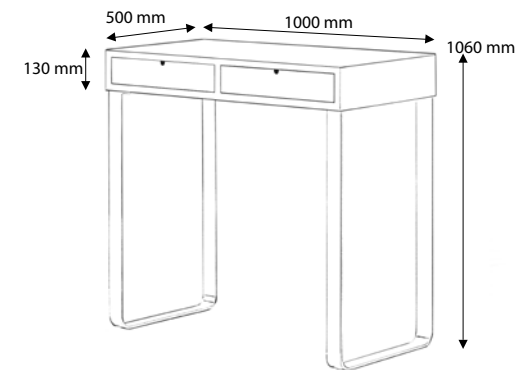

CT.BLACK

Design: **Cantoni**

Ideal makeup corner station furnishing, with harmonious and clean lines. In **black stained ash wood** combined with the modernity of metal, 2 spacious drawers

Made in Italy by expert craftsmen and produced only on demand, CT.BLACK creates a stunning full makeup station with the lighted wall mirrors of the MH or MDE ranges and the makeup chairs.

Possibility of customizing corners with minimum order quantities.